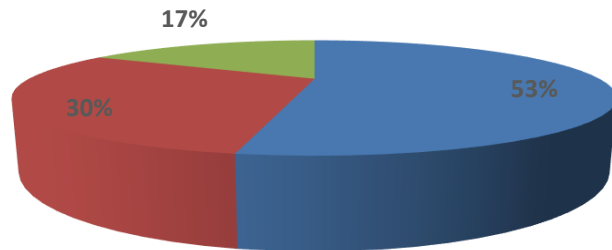

**School of Computational & Applied Sciences  
Academic Feedback: Student Satisfaction Level  
Odd Semester 2022-23**

■ Satisfaction level 100%   ■ Satisfaction level 75%  
■ Satisfaction level Below 75%

**School of Management & Commerce  
Academic Feedback: Student Satisfaction Level  
Odd Semester 2022-23**

■ Satisfaction level 100%   ■ Satisfaction level 75%  
■ Satisfaction level Below 75%

**School of Engineering  
Academic Feedback: Student Satisfaction Level  
Odd Semester 2022-23**