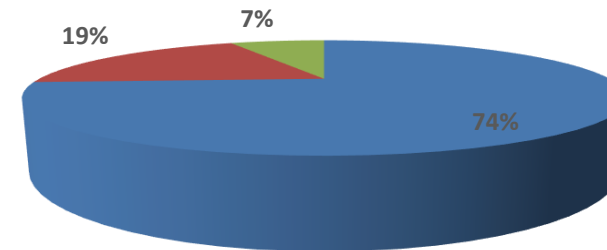

**School of Management & Commerce  
Academic Feedback: Student Satisfaction Level  
Odd Semester 2022-23**

■ Satisfaction level 100%   ■ Satisfaction level 75%  
■ Satisfaction level Below 75%

**School of Engineering  
Academic Feedback: Student Satisfaction Level  
Odd Semester 2022-23**

■ Satisfaction level 100%   ■ Satisfaction level 75%  
■ Satisfaction level Below 75%

**School of Biotechnology and Biosciences  
Academic Feedback: Student Satisfaction Level  
Odd Semester 2022-23**

■ Satisfaction level 100%   ■ Satisfaction level 75%  
■ Satisfaction level Below 75%