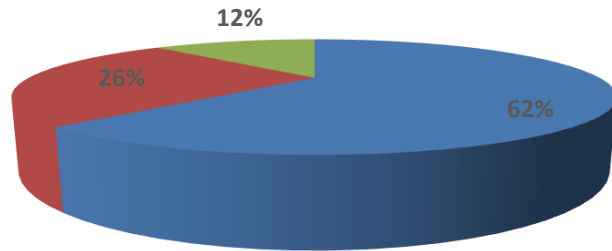

**School of Computational & Applied Sciences
Academic Feedback: Student Satisfaction Level
Odd Semester 2022-23**

■ Satisfaction level 100%   ■ Satisfaction level 75%
■ Satisfaction level Below 75%