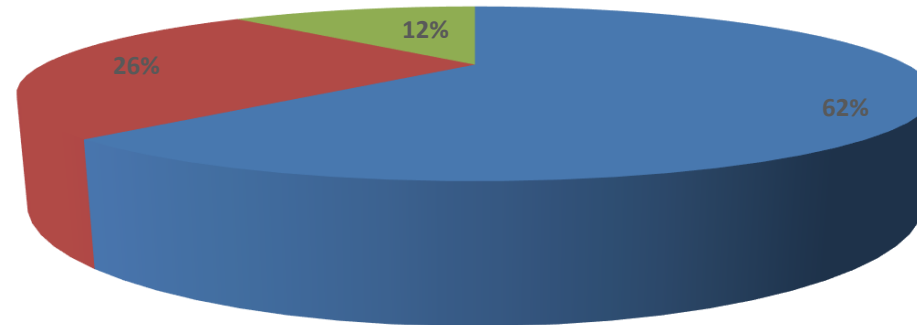

### Brainware University Academic Feedback: Student Satisfaction Level Odd Semester 2022-23

■ Satisfaction level 100%   ■ Satisfaction level 75%   ■ Satisfaction level below 75%

### School of Medical & Allied Health Sciences Academic Feedback: Student Satisfaction Level Odd Semester 2022-23

■ Satisfaction level 100%   ■ Satisfaction level 75%  
■ Satisfaction level Below 75%