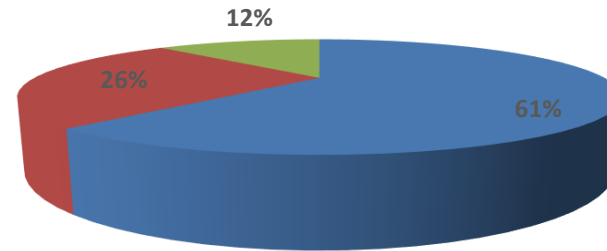

**School of Management & Commerce
Academic Feedback: Student Satisfaction Level
Odd Semester 2022-23**

■ Satisfaction level 100%   ■ Satisfaction level 75%
■ Satisfaction level Below 75%