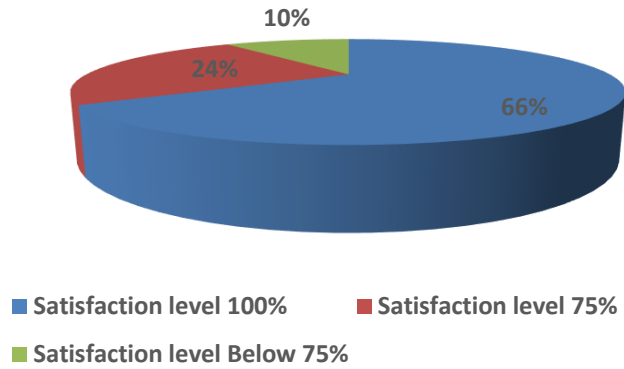

School of Law
Academic Feedback: Student Satisfaction Level
Odd Semester 2022-23