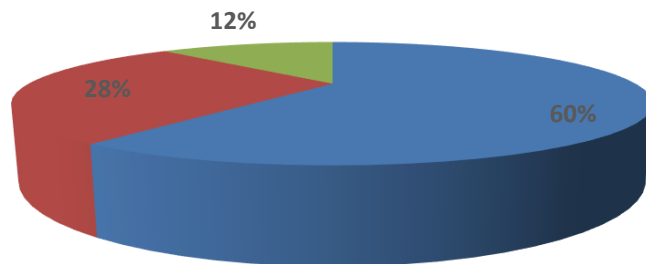

### Brainware University Academic Feedback: Student Satisfaction Level Odd Semester 2022-23

■ Satisfaction level 100%   ■ Satisfaction level 75%   ■ Satisfaction level below 75%

### School of Medical & Allied Health Sciences Academic Feedback: Student Satisfaction Level Odd Semester 2022-23

■ Satisfaction level 100%   ■ Satisfaction level 75%  
■ Satisfaction level Below 75%