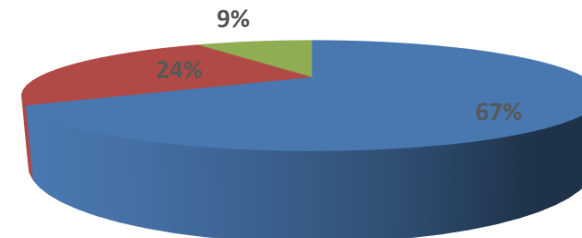

School of Communication, Multimedia & Film Studies Academic Feedback: Student Satisfaction Level Odd Semester 2022-23

■ Satisfaction level 100%   ■ Satisfaction level 75%
■ Satisfaction level Below 75%