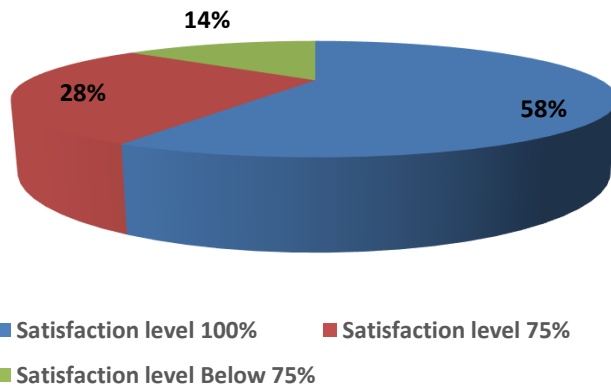

### Brainware University Academic Feedback: Student Satisfaction Level Odd Semester 2024-25

### School of Medical & Allied Health Sciences Academic Feedback: Student Satisfaction Level Odd Semester 2024-25

■ Satisfaction level 100%   ■ Satisfaction level 75%  
■ Satisfaction level Below 75%

**School of Law**  
**Academic Feedback: Student Satisfaction Level**  
**Odd Semester 2024-25**

■ Satisfaction level 100%    ■ Satisfaction level 75%  
■ Satisfaction level Below 75%

**School of Agriculture**  
**Academic Feedback: Student Satisfaction Level**  
**Odd Semester 2024-25**

■ Satisfaction level 100%    ■ Satisfaction level 75%  
■ Satisfaction level Below 75%