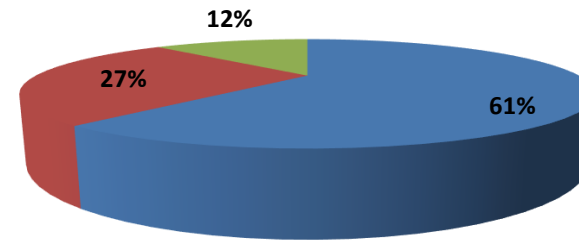

### School of Communication, Multimedia & Film Studies Academic Feedback: Student Satisfaction Level Odd Semester 2024-25

**School of Computational & Applied Sciences  
Academic Feedback: Student Satisfaction Level  
Odd Semester 2024-25**

■ Satisfaction level 100%   ■ Satisfaction level 75%  
■ Satisfaction level Below 75%

**School of Management & Commerce  
Academic Feedback: Student Satisfaction Level  
Odd Semester 2024-25**

■ Satisfaction level 100%   ■ Satisfaction level 75%  
■ Satisfaction level Below 75%