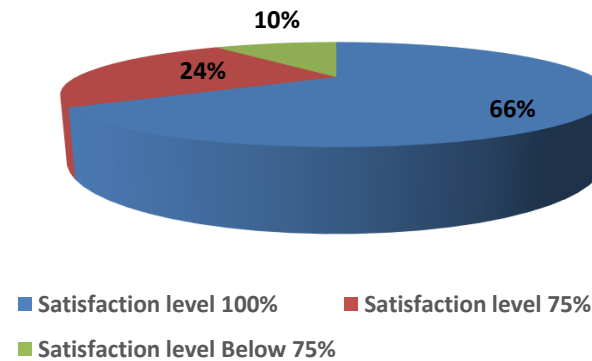

School of Communication, Multimedia & Film Studies Academic Feedback: Student Satisfaction Level Odd Semester 2024-25