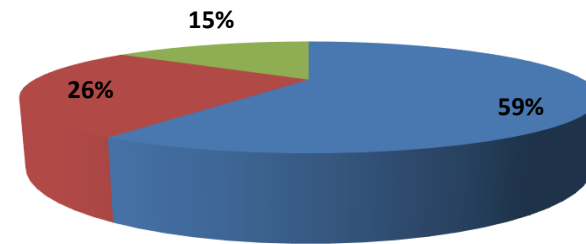

School of Humanities & Social Sciences
Academic Feedback: Student Satisfaction Level
Odd Semester 2024-25

■ Satisfaction level 100%   ■ Satisfaction level 75%
■ Satisfaction level Below 75%