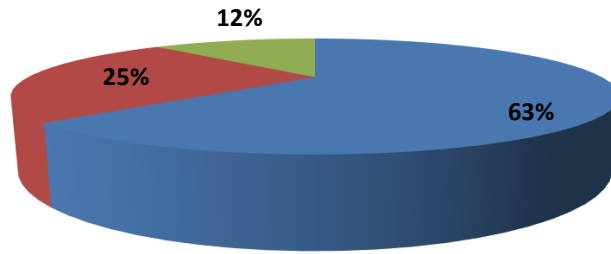

**School of Engineering  
Academic Feedback: Student Satisfaction Level  
Odd Semester 2024-25**

■ Satisfaction level 100%   ■ Satisfaction level 75%  
■ Satisfaction level Below 75%

**School of Biotechnology and Biosciences  
Academic Feedback: Student Satisfaction Level  
Odd Semester 2024-25**

■ Satisfaction level 100%   ■ Satisfaction level 75%  
■ Satisfaction level Below 75%

**School of Law**  
**Academic Feedback: Student Satisfaction Level**  
**Odd Semester 2024-25**

■ Satisfaction level 100%    ■ Satisfaction level 75%  
■ Satisfaction level Below 75%