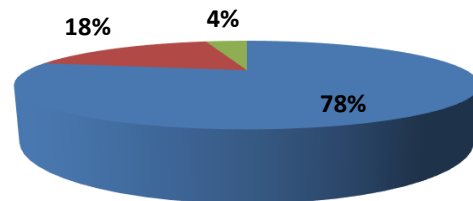

School of Agriculture
Academic Feedback: Student Satisfaction Level
Odd Semester 2024-25

■ Satisfaction level 100%   ■ Satisfaction level 75%
■ Satisfaction level Below 75%