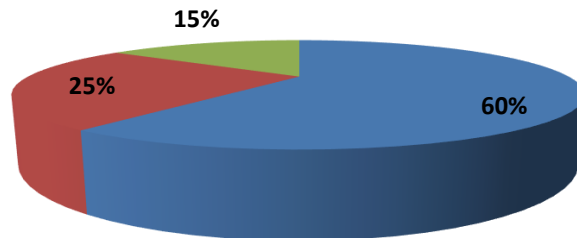

**School of Engineering
Academic Feedback: Student Satisfaction Level
Odd Semester 2024-25**

■ Satisfaction level 100%   ■ Satisfaction level 75%
■ Satisfaction level Below 75%