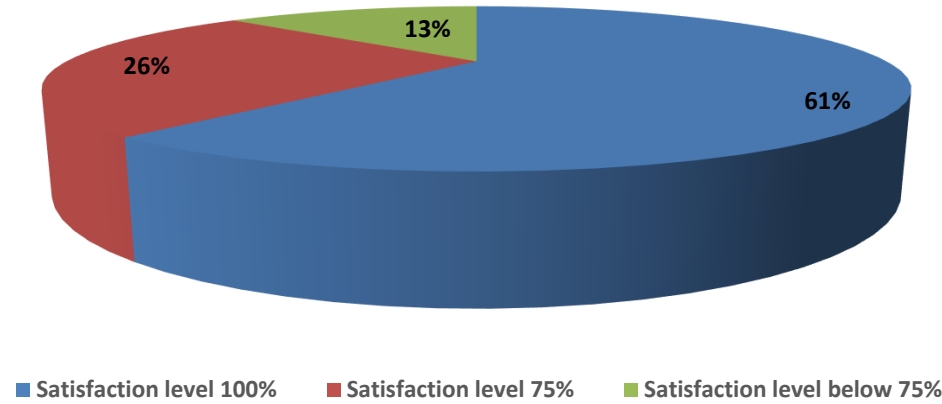

### Brainware University Academic Feedback: Student Satisfaction Level Odd Semester 2024-25

### School of Medical & Allied Health Sciences Academic Feedback: Student Satisfaction Level Odd Semester 2024-25

■ Satisfaction level 100%   ■ Satisfaction level 75%  
■ Satisfaction level Below 75%

**School of Law**  
**Academic Feedback: Student Satisfaction Level**  
**Odd Semester 2024-25**

■ Satisfaction level 100%    ■ Satisfaction level 75%  
■ Satisfaction level Below 75%

**School of Agriculture**  
**Academic Feedback: Student Satisfaction Level**  
**Odd Semester 2024-25**

■ Satisfaction level 100%    ■ Satisfaction level 75%  
■ Satisfaction level Below 75%