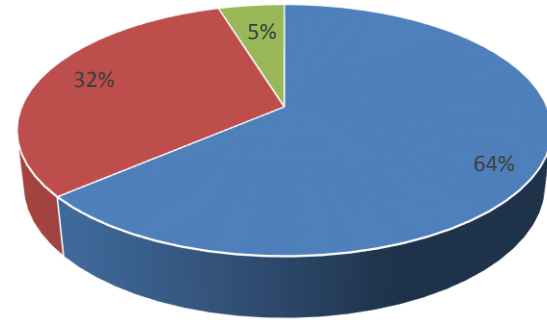

**School of Management & Commerce
Academic Feedback: Student Satisfaction Level
Even Semester 2017-18**

■ Satisfaction level 100% ■ Satisfaction level 70% ■ Satisfaction level below 70%