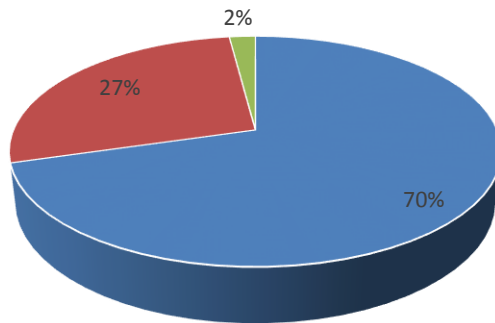

Brainware University Academic Feedback: Student Satisfaction Level Even Semester 2017-18

■ Satisfaction level 100% ■ Satisfaction level 70% ■ Satisfaction level below 70%

School of Engineering Academic Feedback: Student Satisfaction Level Even Semester 2017-18

■ Satisfaction level 100% ■ Satisfaction level 70% ■ Satisfaction level below 70%

School of Computational & Applied Sciences Academic Feedback: Student Satisfaction Level Even Semester 2017-18

■ Satisfaction level 100% ■ Satisfaction level 70% ■ Satisfaction level below 70%