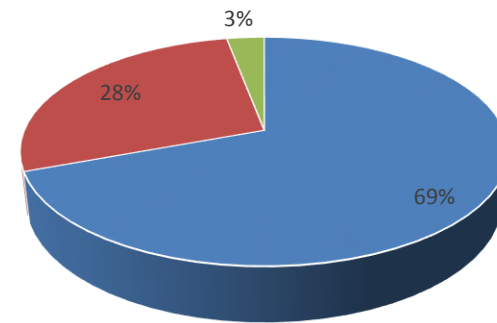

Brainware University Academic Feedback: Student Satisfaction Level Even Semester 2017-18

■ Satisfaction level 100% ■ Satisfaction level 70% ■ Satisfaction level below 70%

School of Engineering Academic Feedback: Student Satisfaction Level Even Semester 2017-18

■ Satisfaction level 100% ■ Satisfaction level 70% ■ Satisfaction level below 70%

School of Computational & Applied Sciences Academic Feedback: Student Satisfaction Level Even Semester 2017-18

■ Satisfaction level 100% ■ Satisfaction level 70% ■ Satisfaction level below 70%