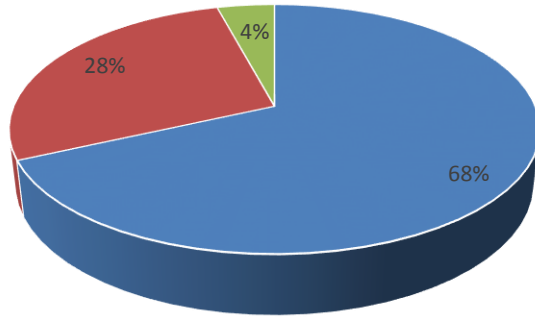

**School of Communication, Multimedia & Film Studies
Academic Feedback: Student Satisfaction Level
Even Semester 2017-18**

■ Satisfaction level 100% ■ Satisfaction level 70% ■ Satisfaction level below 70%