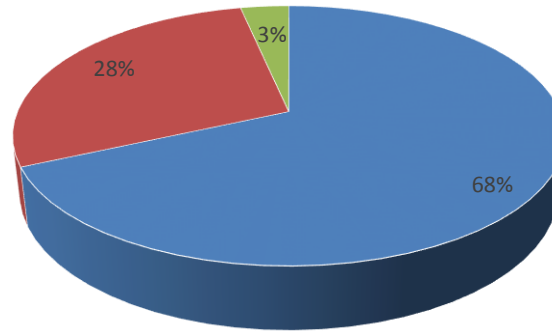

Brainware University Academic Feedback: Student Satisfaction Level Even Semester 2017-18

■ Satisfaction level 100% ■ Satisfaction level 70% ■ Satisfaction level below 70%

School of Engineering Academic Feedback: Student Satisfaction Level Even Semester 2017-18

■ Satisfaction level 100% ■ Satisfaction level 70% ■ Satisfaction level below 70%

School of Computational & Applied Sciences Academic Feedback: Student Satisfaction Level Even Semester 2017-18

■ Satisfaction level 100% ■ Satisfaction level 70% ■ Satisfaction level below 70%