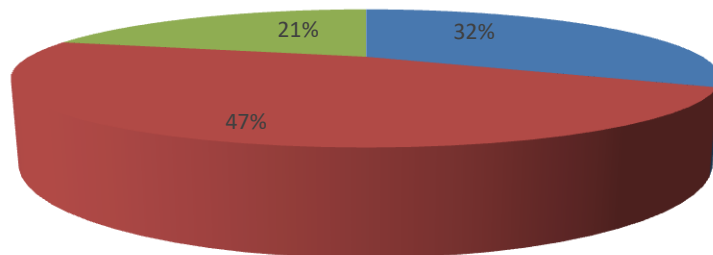

**School of Computational & Applied Sciences
Academic Feedback: Student Satisfaction Level
Even Semester 2019-20**

■ Satisfaction level 100% ■ Satisfaction level 75% ■ Satisfaction level Below 75%

**School of Management & Commerce
Academic Feedback: Student Satisfaction Level
Even Semester 2019-20**

■ Satisfaction level 100% ■ Satisfaction level 75%
■ Satisfaction level Below 75%

**School of Engineering
Academic Feedback: Student Satisfaction Level
Even Semester 2019-20**

■ Satisfaction level 100% ■ Satisfaction level 75% ■ Satisfaction level Below 75%