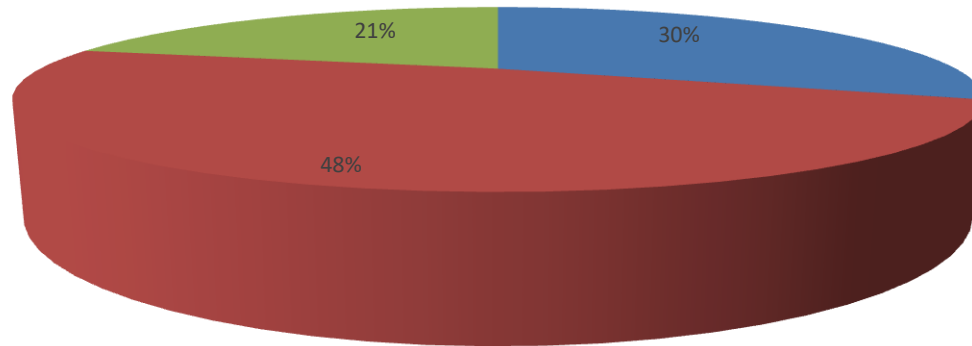

Brainware University Academic Feedback: Student Satisfaction Level Even Semester 2019-20

■ Satisfaction level 100% ■ Satisfaction level 75% ■ Satisfaction level below 75%

School of Medical & Allied Health Science Academic Feedback: Student Satisfaction Level Even Semester 2019-20

■ Satisfaction level 100% ■ Satisfaction level 75% ■ Satisfaction level Below 75%

School of Communication, Multimedia & Film Studies Academic Feedback: Student Satisfaction Level Even Semester 2019-20

■ Satisfaction level 100% ■ Satisfaction level 75%
■ Satisfaction level Below 75%