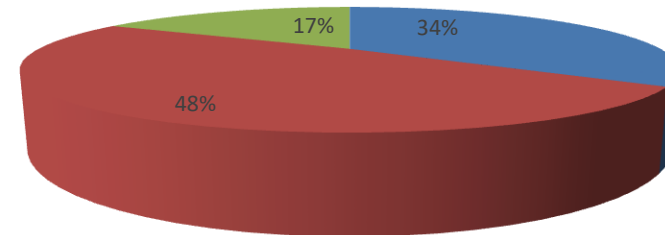

**School of Biotechnology & Bioscience
Academic Feedback: Student Satisfaction Level
Even Semester 2019-20**

■ Satisfaction level 100% ■ Satisfaction level 75%
■ Satisfaction level Below 75%