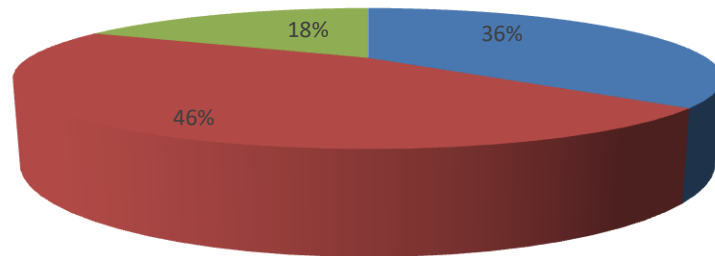

Brainware University Academic Feedback: Student Satisfaction Level Even Semester 2019-20

■ Satisfaction level 100% ■ Satisfaction level 75% ■ Satisfaction level below 75%

School of Medical & Allied Health Science Academic Feedback: Student Satisfaction Level Even Semester 2019-20

■ Satisfaction level 100% ■ Satisfaction level 75% ■ Satisfaction level Below 75%

School of Communication, Multimedia & Film Studies Academic Feedback: Student Satisfaction Level Even Semester 2019-20

■ Satisfaction level 100% ■ Satisfaction level 75%
■ Satisfaction level Below 75%